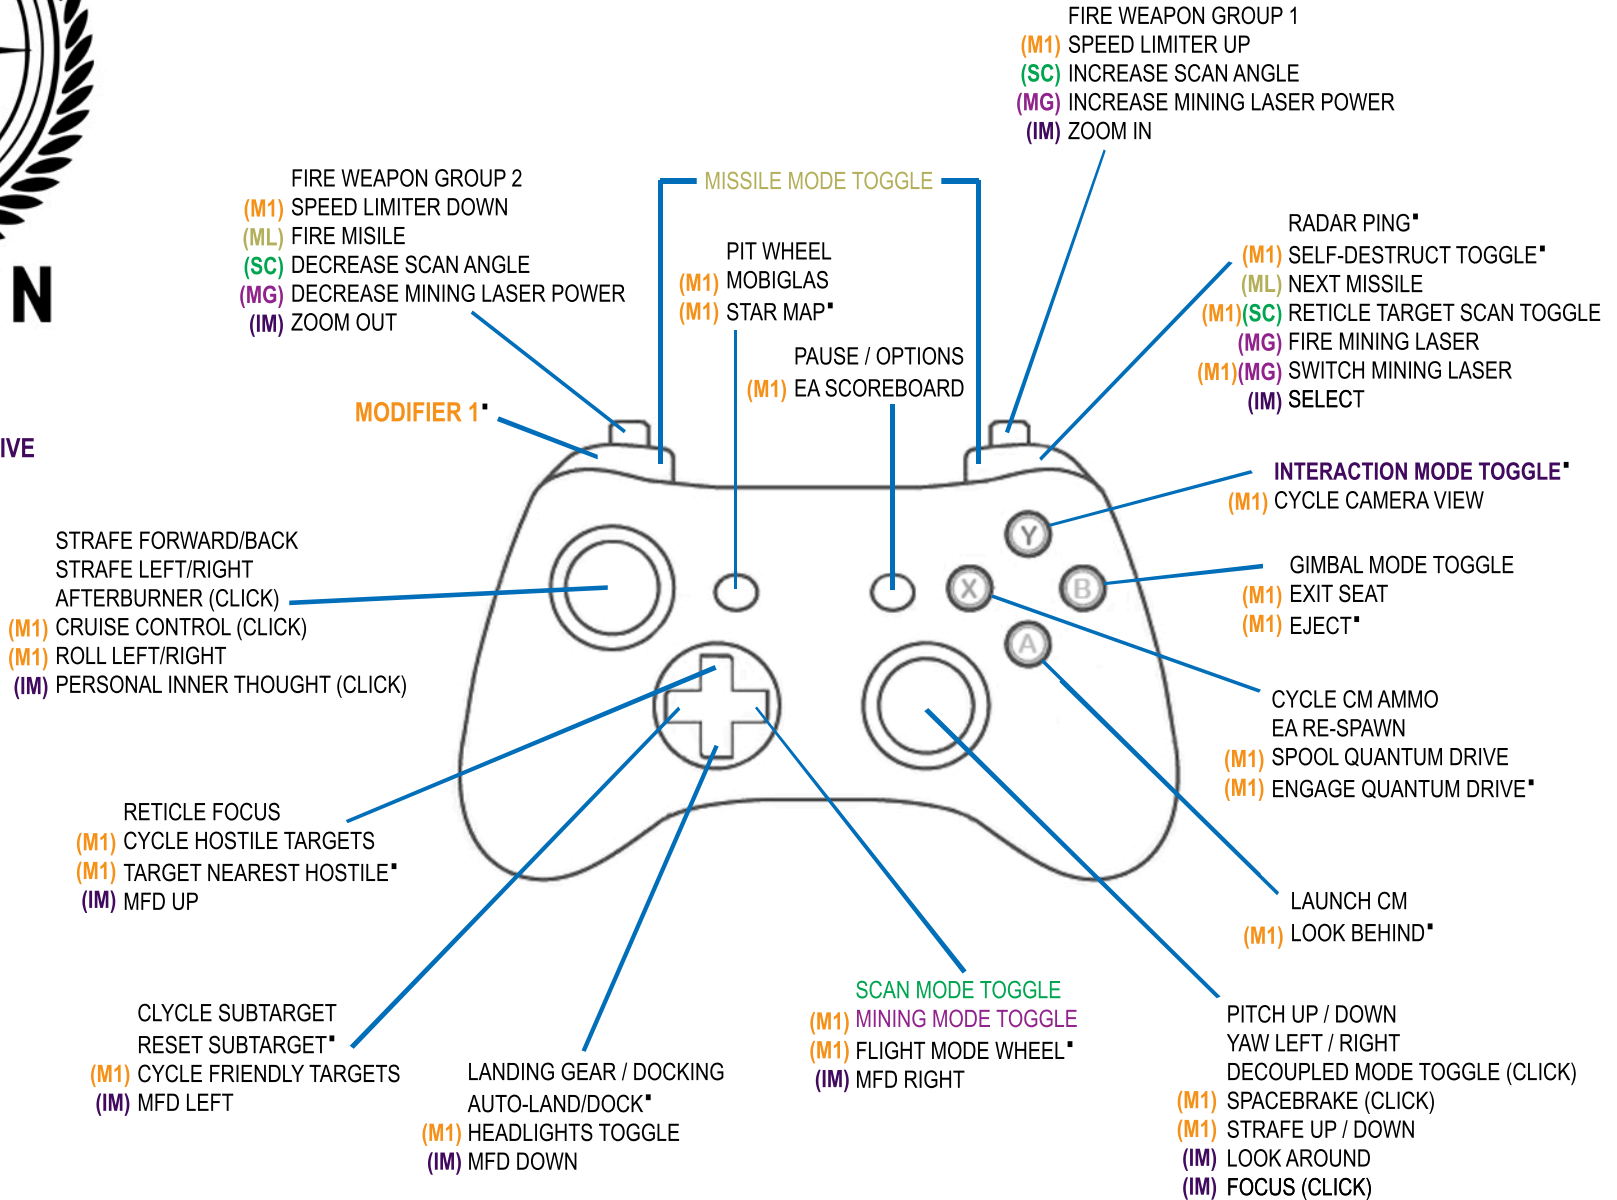

# 3.15.0 Gamepad Buttonbindings

## Flight

- (M1) MODIFIER 1 ACTIVE
- (IM) INTERACTION MODE ACTIVE
- (SC) SCAN MODE ACTIVE
- (MG) MINING MODE ACTIVE
- (ML) MISSILE MODE
- HOLD